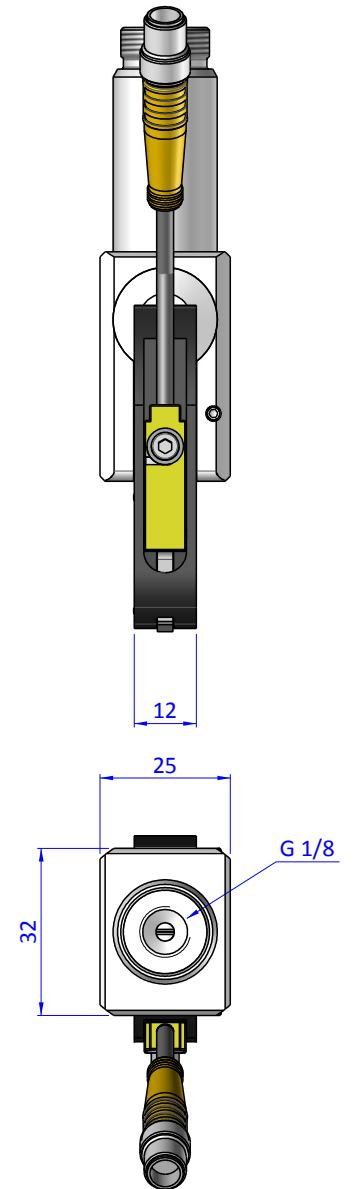

THE PROPERTY OF THE DRAWING IS ESTABLISHED BY LAW. IT IS FORBIDDEN TO PRODUCE OR SHOW IT TO THIRD PARTY, WITHOUT A WRITTEN AGREEMENT.

Item	Name	Q.ty
1	CA.GRZ.20.BODY	1
2	GRZ.20.FING.SN	1
3	GRZ.20.R	1

Format A3

UNI 936-76

		DESIGNED FROM		REVIEW
		FPSERVICES		A
GENERAL TOLERANCE		DATE	WEIGHT	
UNI - ISO 2768		11/03/2019	0,124kg	
CLASSE f		CODE		
		CA.GRZ.20.SN	CA.GRZ.20.SN	