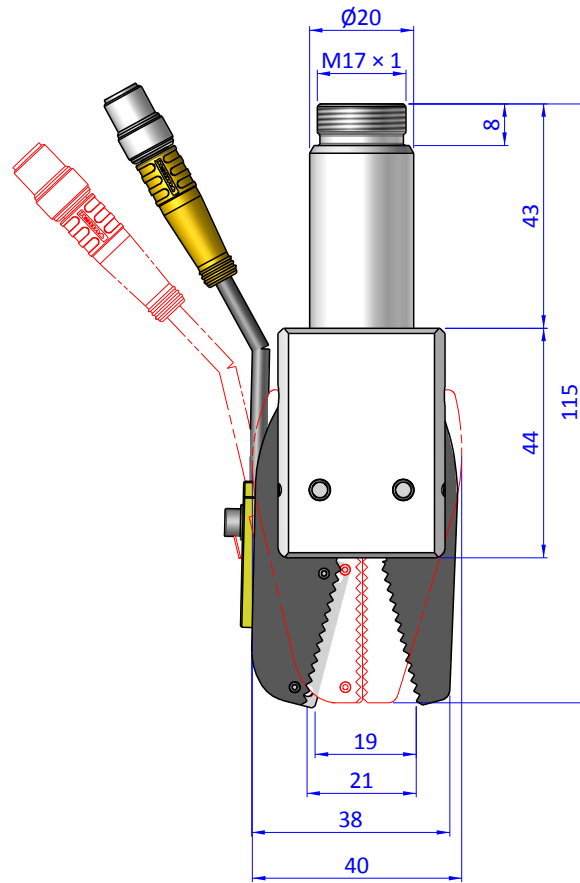

THE PROPERTY OF THE DRAWING IS ESTABLISHED BY LAW. IT IS FORBIDDEN TO PRODUCE OR SHOW IT TO THIRD PARTY, WITHOUT A WRITTEN AGREEMENT.

Item	Name	Q.ty
1	CA.GRZ.20.BODY	1
2	GRZ.20.FING.SN	1
3	GRZ.20.R	1

Format A3

UNI 936-76

		DESIGNED FROM		REVIEW
		FPSERVICES		A
GENERAL TOLERANCE		DATE	WEIGHT	
UNI - ISO 2768		11/03/2019	0,124kg	
CLASSE f		CODE		
		CA.GRZ.20.SN	CA.GRZ.20.SN	